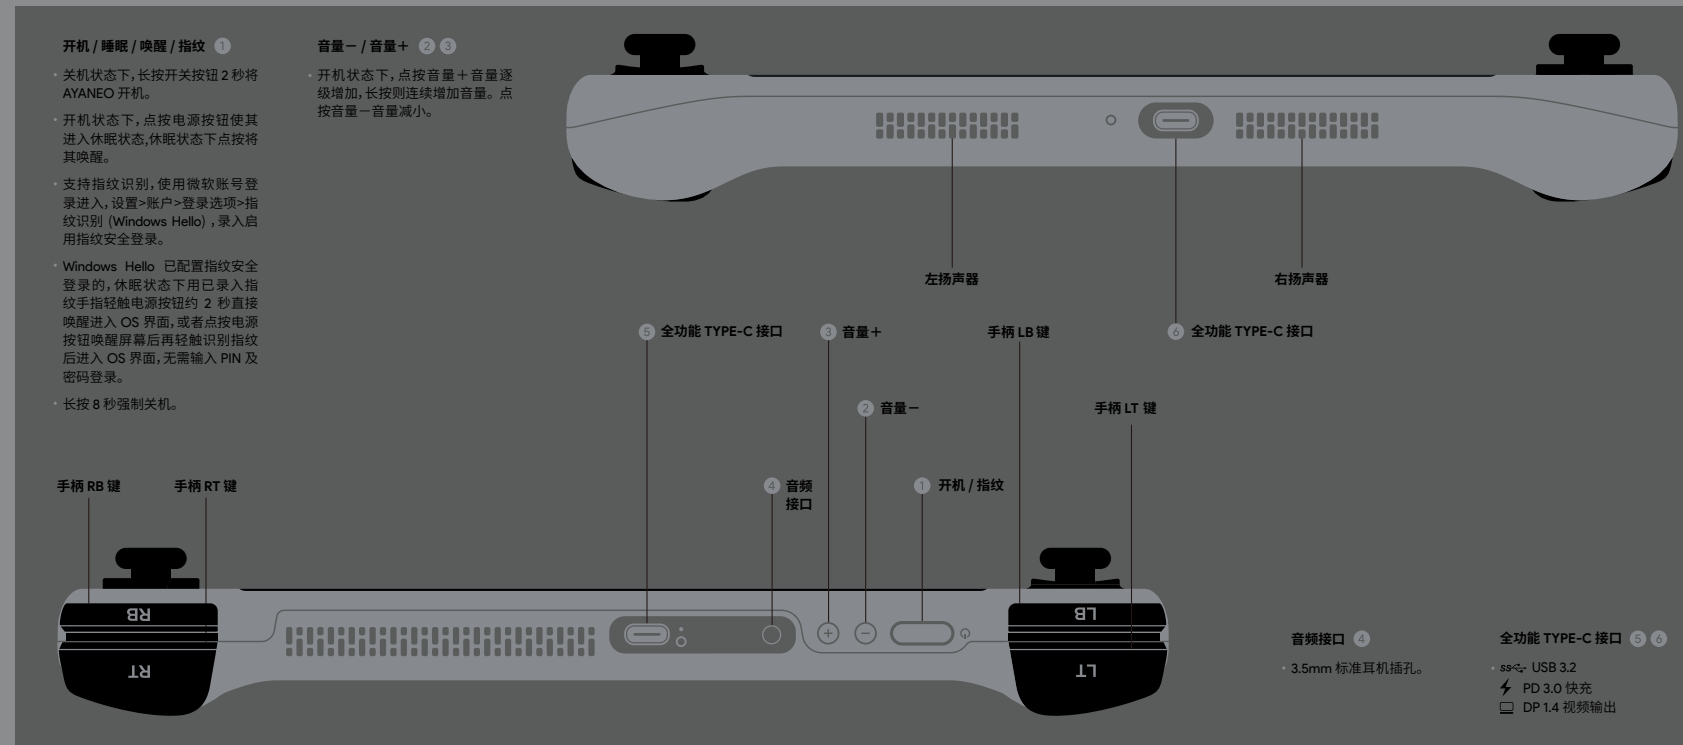

AYANEO NEXT & AYANEO NEXT Pro 说明书

适用于 AYANEO NEXT & AYANEO NEXT Pro 机型说明

AYANEO NEXT & AYANEO NEXT Pro User Manual

For model of AYANEO NEXT & AYANEO NEXT Pro